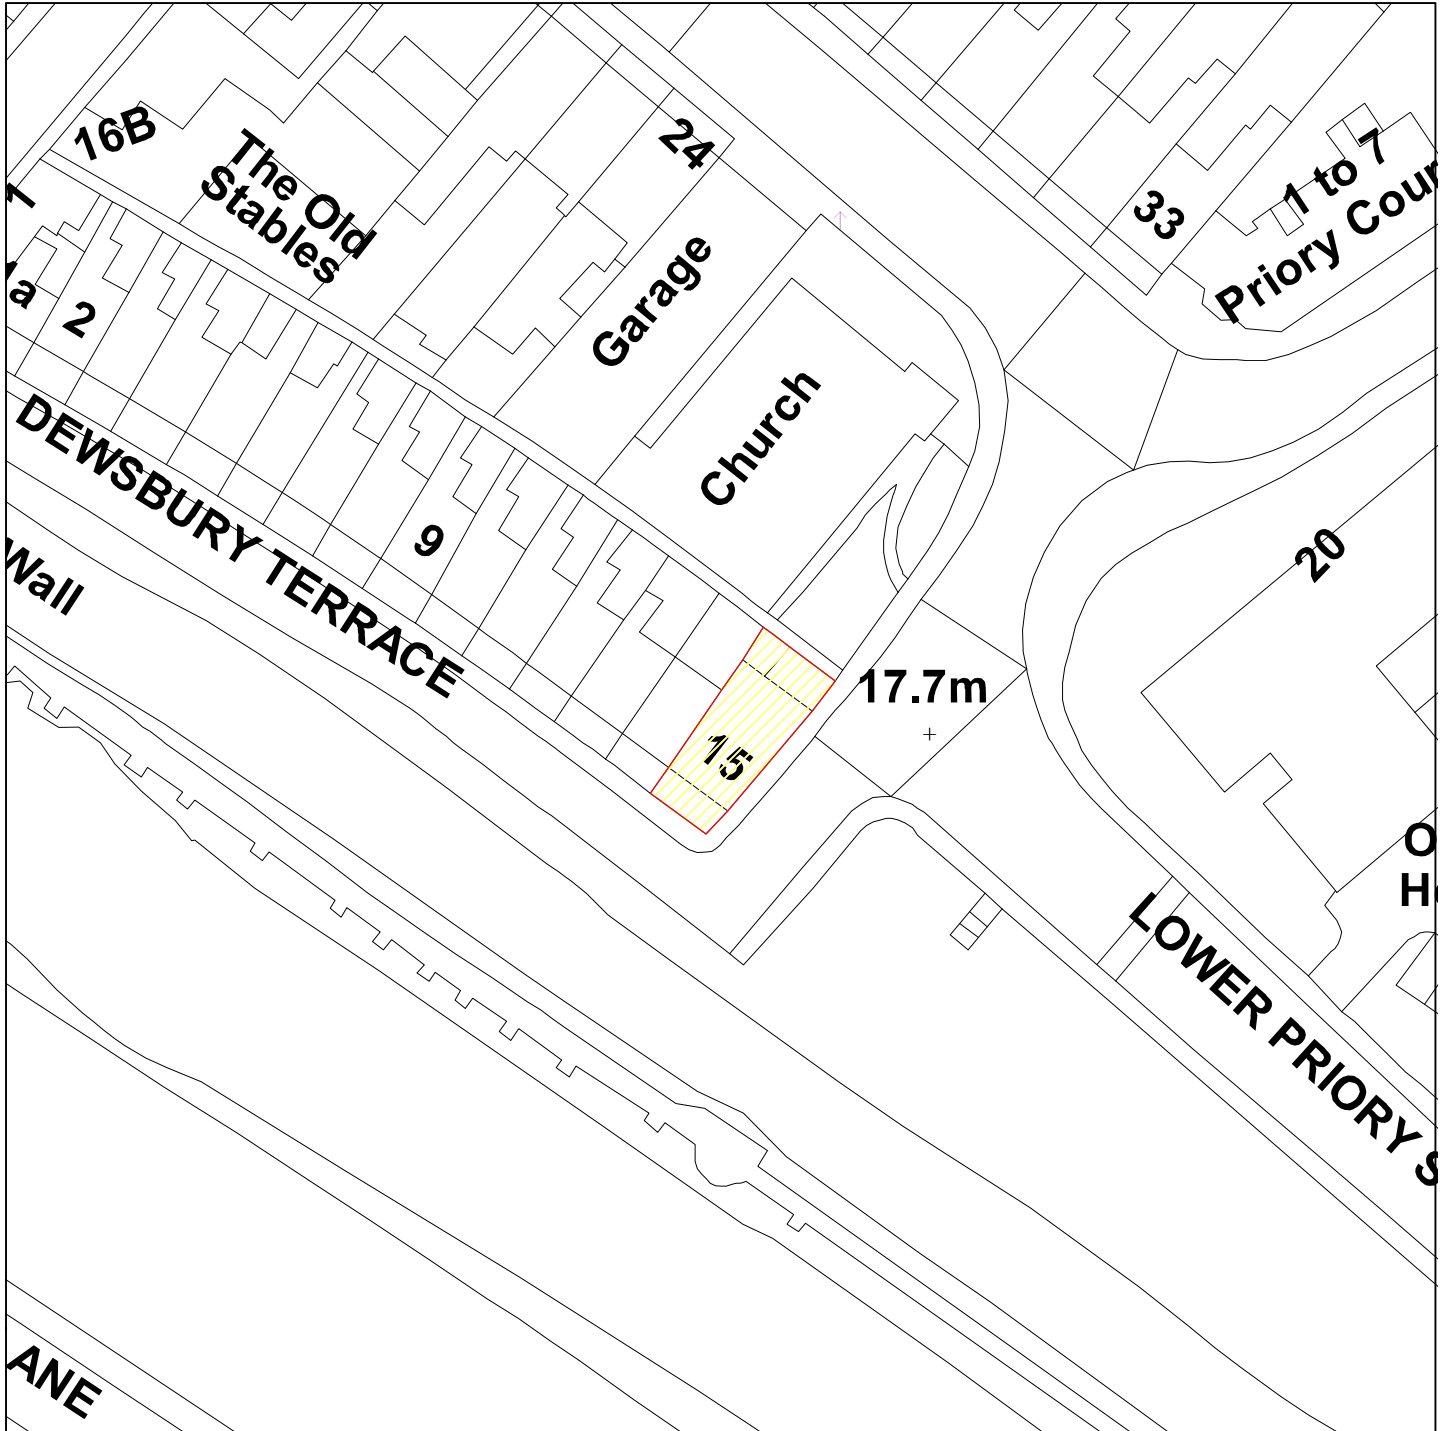

# 15 Dewsbury Terrace, YO1 6HA

12/03313/FUL

GIS by ESRI (UK)

Scale : 1:625

Reproduced from the Ordnance Survey map with the permission of the Controller of Her Majesty's Stationery Office © Crown Copyright 2000.